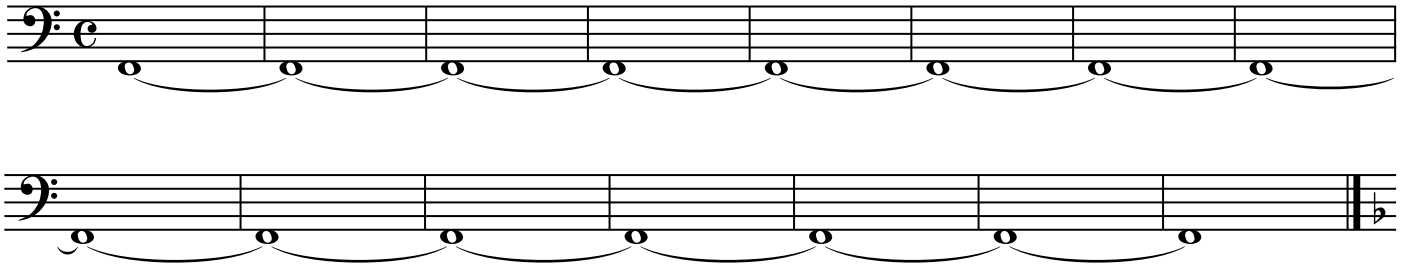

WIBC Timpani Audition

Not to be played with full band - solo timpani audition music

#1 Play long roll ff to pp to ff in 1 minute

Moderato

#2 Play the etude below at a moderato tempo

Moderato (♩ = c. 108)

#3 Answer the following questions when you upload your mp3 (put in special notes box at time of upload)