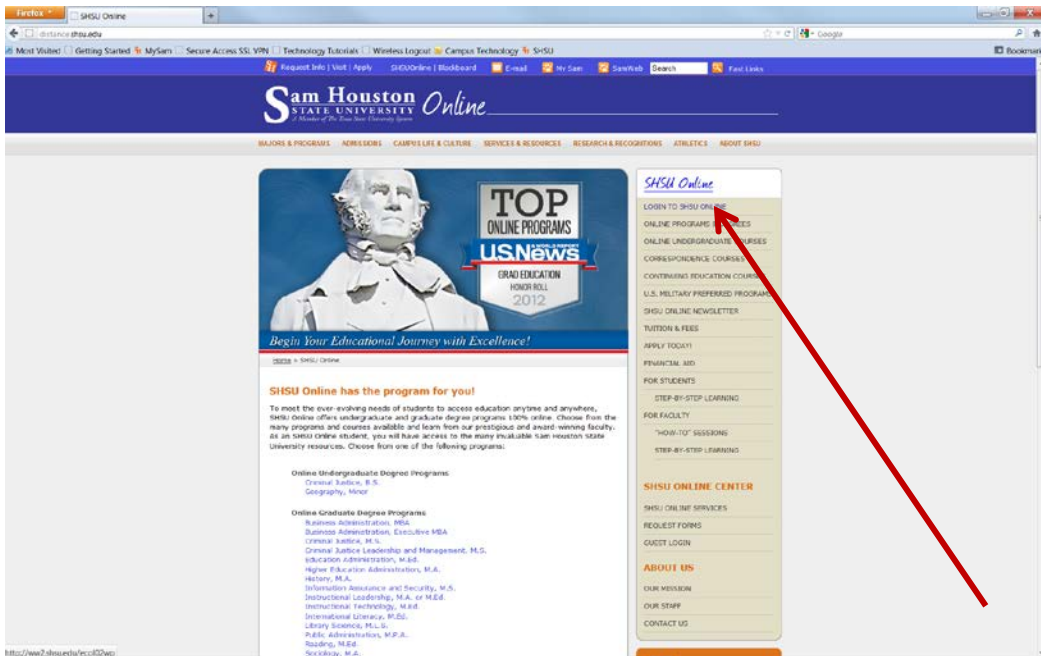

How to Login to SHSU Online

1. Got to www.shsu.edu.
2. Click SHSUOnline, which can be found on the top navigation bar of the webpage.

3. Click LOGIN TO SHSU ONLINE, located at the top of the right hand menu.