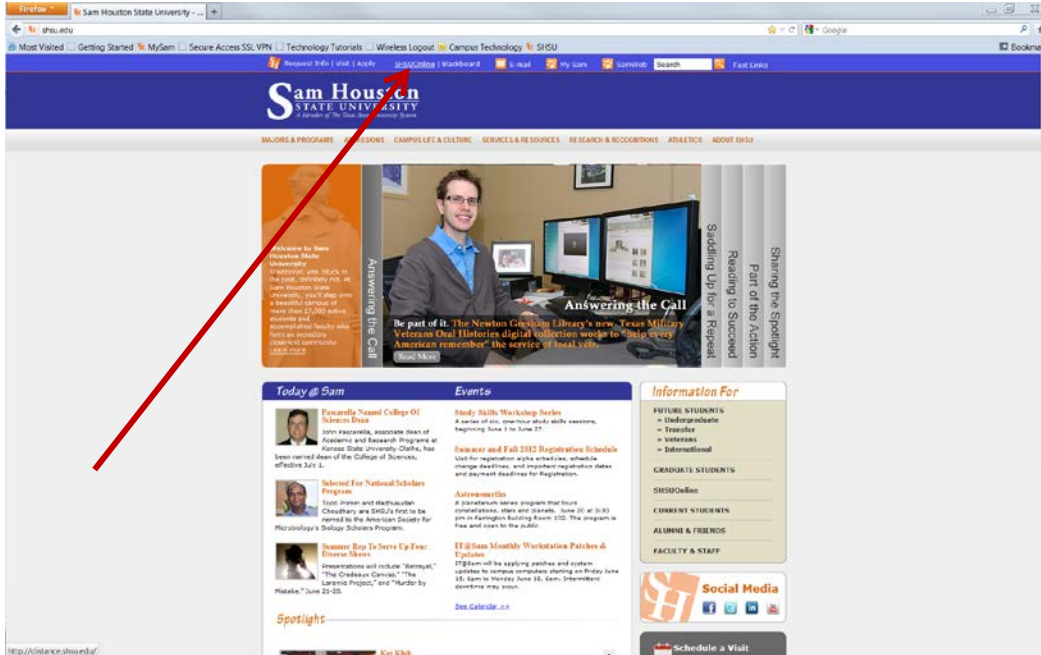

How to Login to SHSU Online

1. Got to www.shsu.edu.
2. Click SHSUOnline, which can be found on the top navigation bar of the webpage.

3. Click LOGIN TO SHSU ONLINE, located at the top of the right hand menu.